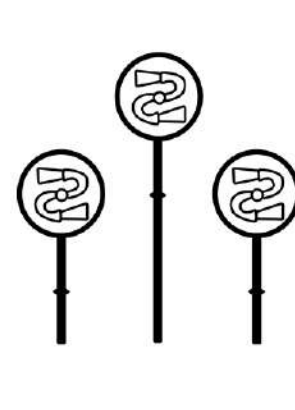

LIMA, PERÚ

IQA PAN AMERICAN GAMES 2022

PURUCHUCO YCHMA CULTURE

Puruchuco is an archaeological zone of Peru that was an administrative - religious center of the Ychma - Inca period, (XII - XVI Century), located in the district of Ate, in Lima.
This pattern represents this culture and therefore, the historical origin of the venue of this event.

HOOPS

BLUDGERS

INCA FLAG

LIMA, PERÚ

IQA PAN AMERICAN GAMES 2022

TYPOGRAPHY

BERNIER
ABCDEFGHIJKLMNÑOPQRSTUVWXYZ
0123456789

Museo Sans
ABCDEFGHIJKLMNÑOPQRSTUVWXYZ
abcdefghijklmnopqrstuvwxyz
0123456789

SUPPORT

MANAGER

*Colors vary according to the area